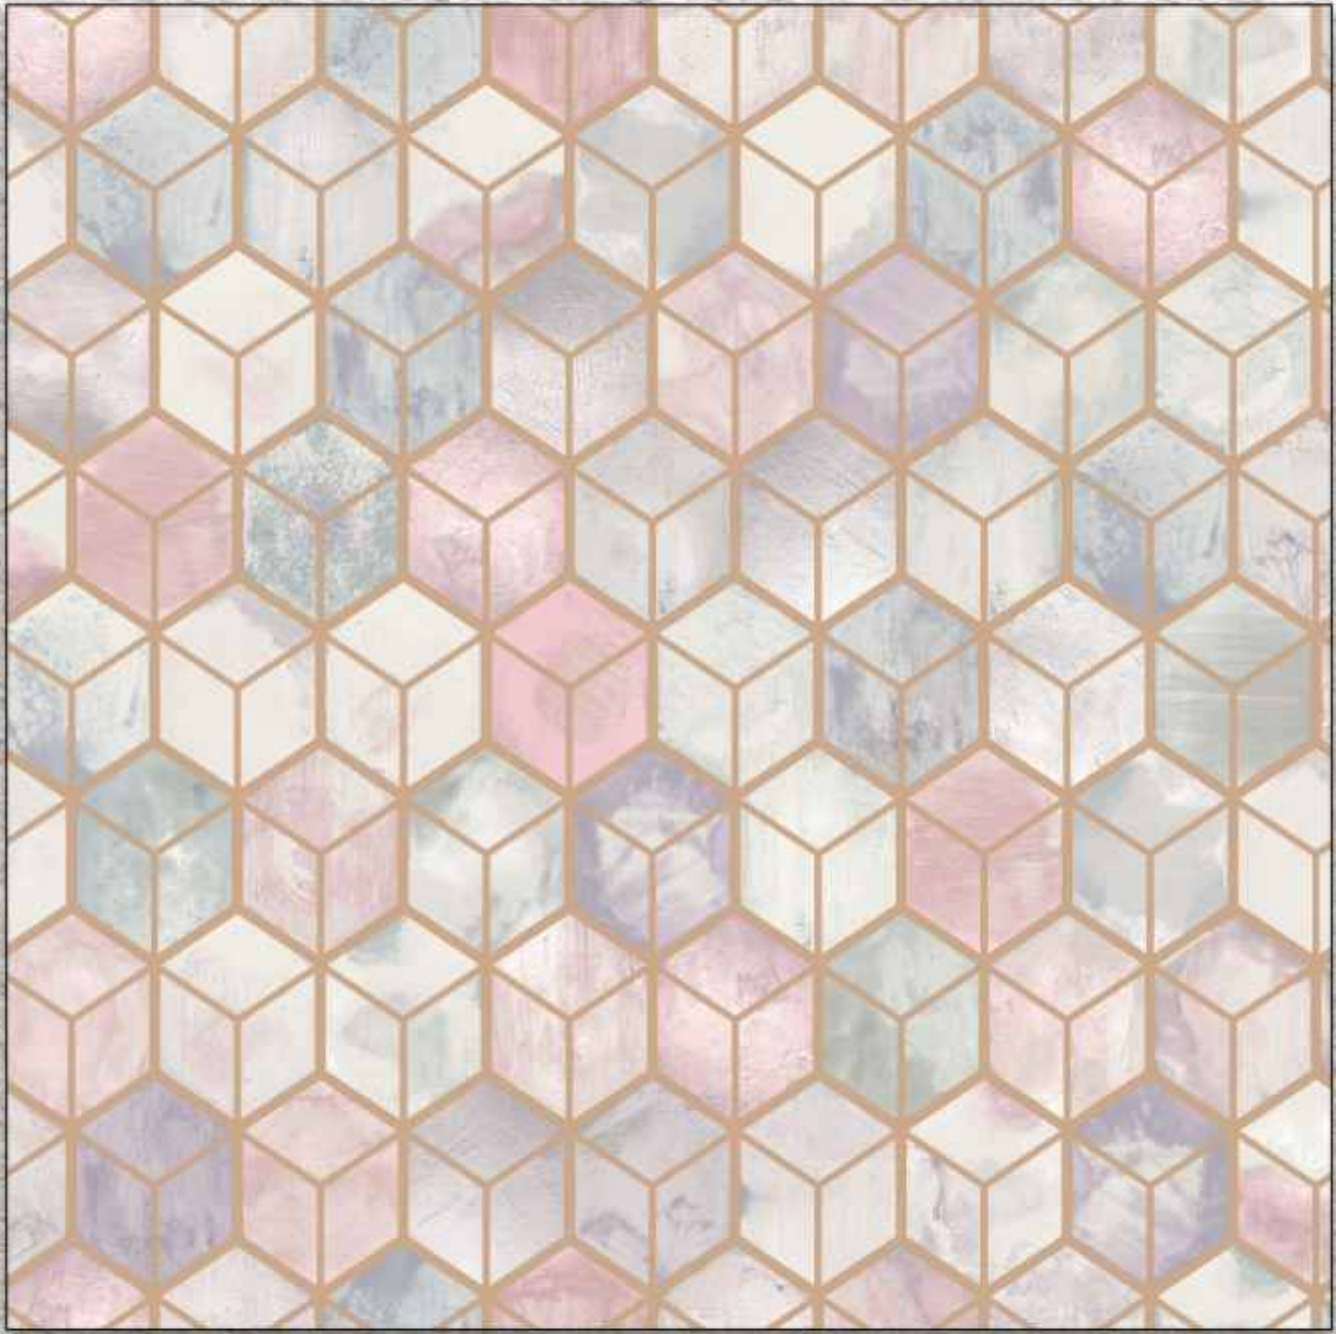

M A D E I N B E L G I U M

90410

STC®
P L A T I N U M